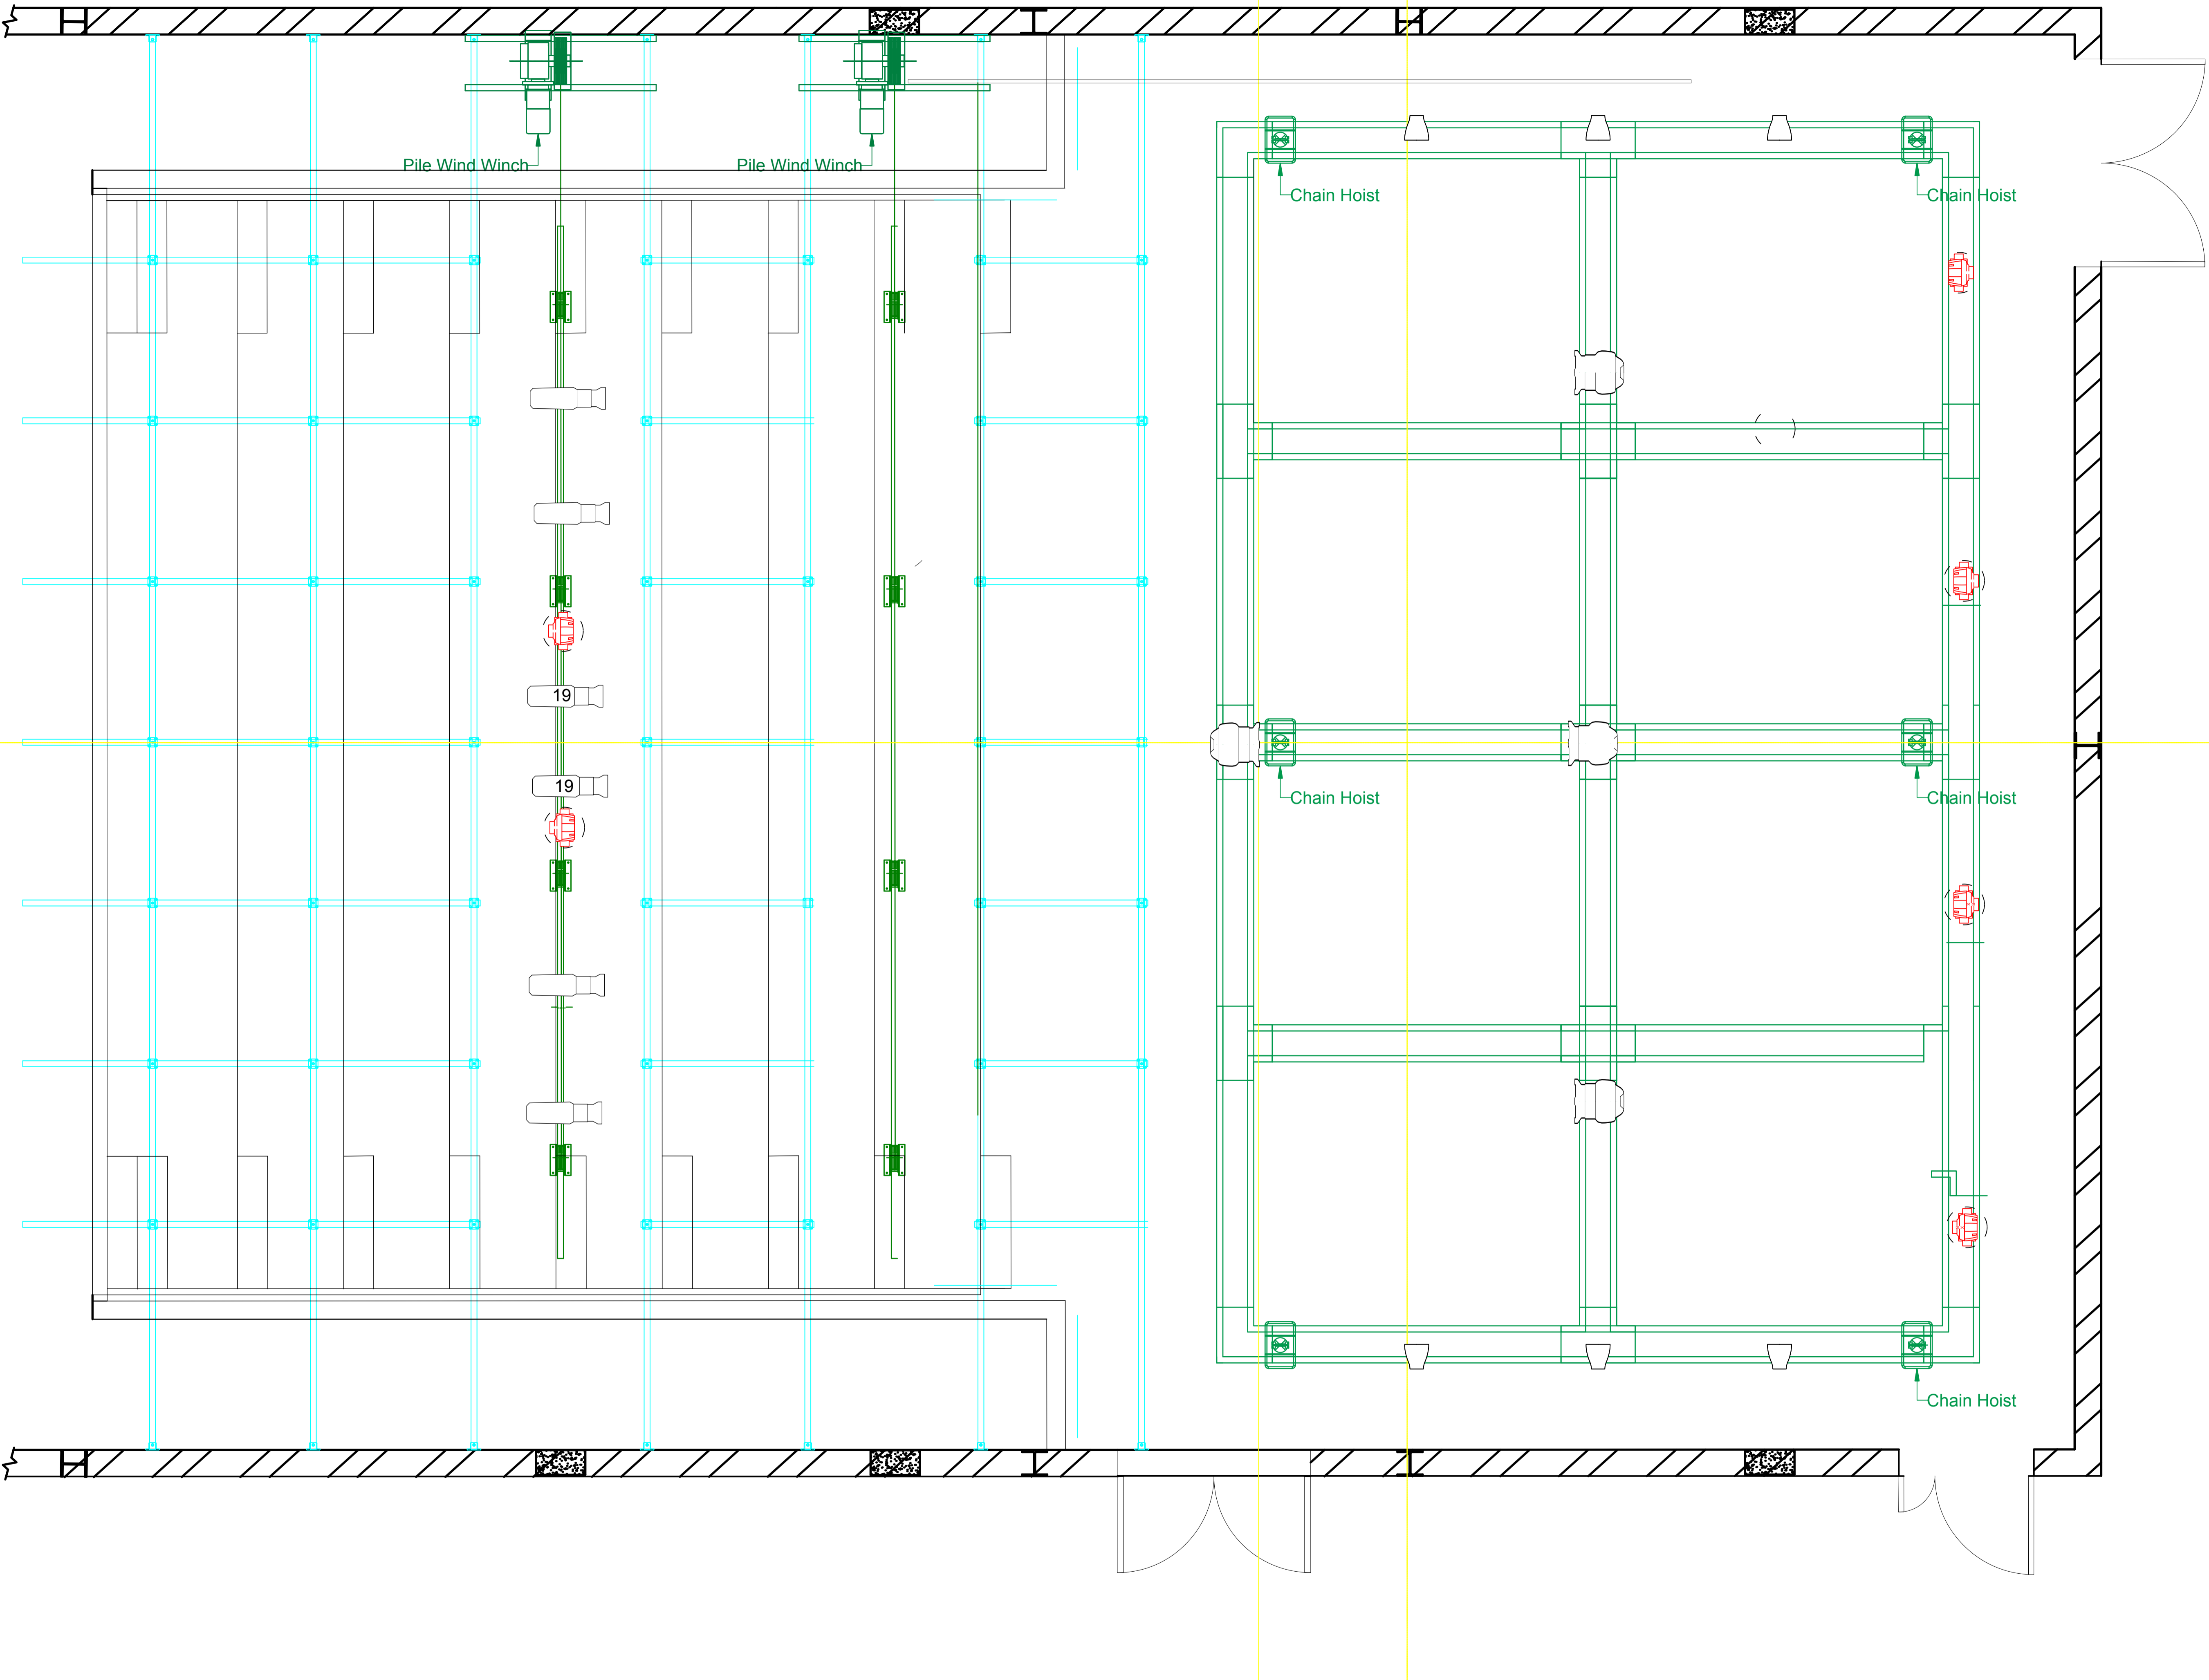

**THIS DRAWING REPRESENTS DESIGN INTENT AND CONCEPT.**

THE DESIGNER AND ASSISTANT DESIGNERS ARE RESPONSIBLE FOR VISUAL ASPECTS OF THE VENUE LIGHTING RIG ONLY, AND ALL SPECIFICATIONS PROVIDED RELATE SOLELY TO THE APPEARANCE OF THE LIGHTING AND NOT TO MATTERS OF ELECTRICAL OR STRUCTURAL SOUNDNESS AND/OR SAFETY. THE IMPLEMENTATION OF THIS DESIGN MUST COMPLY WITH THE MOST STRINGENT APPLICABLE SAFETY AND FIRE CODES. THE DESIGNER IS NOT QUALIFIED TO DETERMINE ELECTRICAL OR STRUCTURAL APPROPRIATENESS OF THE DESIGN AND WILL NOT ASSUME RESPONSIBILITY FOR DAMAGES RESULTING THROUGH IMPROPER ENGINEERING AND/OR IMPLEMENTATION IN THE HANDLING OF THE ELEMENTS OF THE LIGHTING DESIGN. THE DESIGNER AGREES TO MAKE PROMPT CORRECTING ALTERATIONS TO ANY SPECIFICATION FOUND TO BE INCOMPATIBLE WITH PROPER SAFETY PRECAUTIONS.

**Symbol Key**

	ETC ColorSource PAR LED	6
	ETC Source4 Lustr 26°+19°	6
	Molton Wash Light	6
	Strand Pat 743	4

Thank you for working with our team!  
We hope to see you again soon.

Theatre Peckham is an award-winning cultural venue for artistic excellence and social change. Through the power of theatre, we illuminate young voices, provide skills and opportunities, and platform excellent creatives who are locally focused with a national and international reach.

<b>Venue:</b> Main Theatre	
<b>Sheet Title:</b> Generic Rig - Plan	
<b>Drawn by:</b> IM	
<b>Original Draft:</b> CHARCOALBLUE	
<b>Date:</b> 01 / 01 / 2022	<b>Revision:</b> 02
<b>Scale:</b> 1:25 @ A1	<b>Units:</b> mm